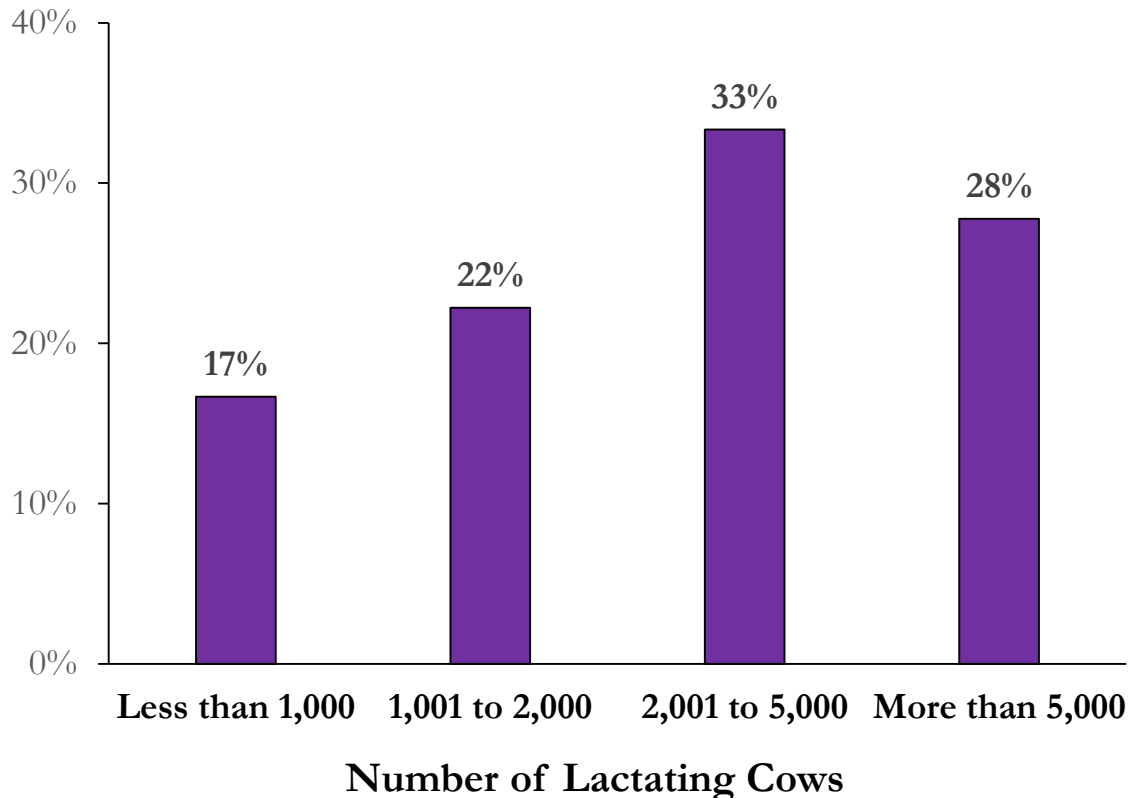

Herd Size

Breed Category

Total number of cows in the program: 90,800

Dry Cow Facilities

Lactating Cow Facilities

Milking Frequency - Fresh Cows

Milking Frequency - Lactating Cows