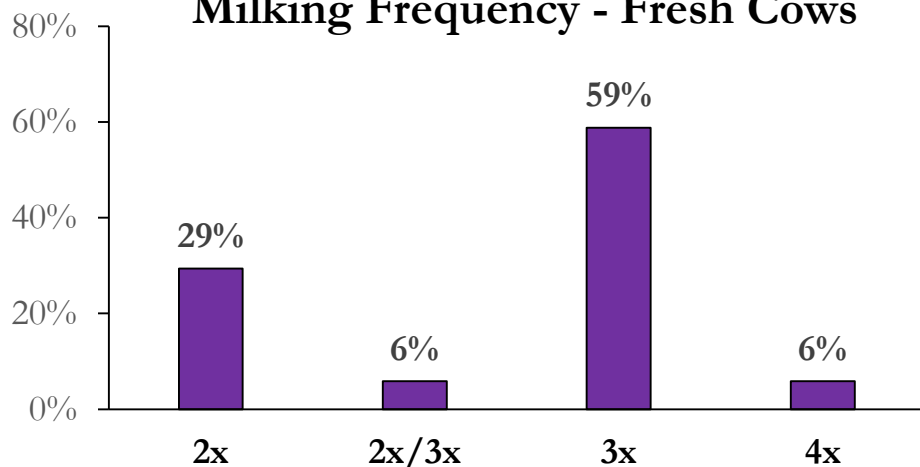

Herd Size

Breed Category

Total number of cows in the program: 90,800

Dry Cow Facilities

Lactating Cow Facilities

Milking Frequency - Fresh Cows

Milking Frequency - Lactating Cows