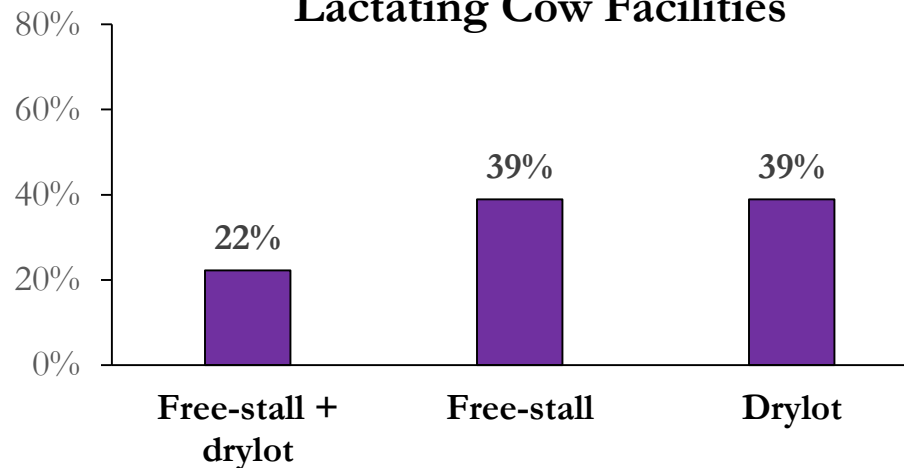

Herd Size

Breed Category

Total number of cows in the program: 90,800

Dry Cow Facilities

Lactating Cow Facilities

Milking Frequency - Fresh Cows

Milking Frequency - Lactating Cows