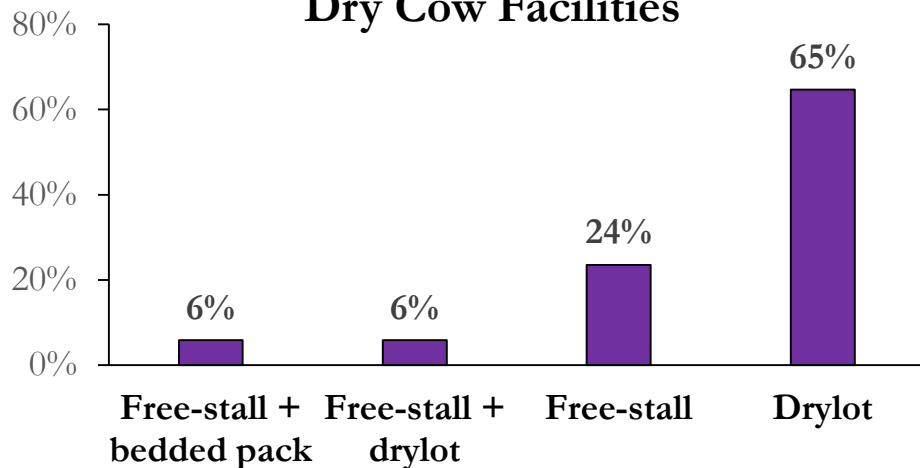

Herd Size

Breed Category

Total number of cows in the program: 90,800

Dry Cow Facilities

Lactating Cow Facilities

Milking Frequency - Fresh Cows

Milking Frequency - Lactating Cows