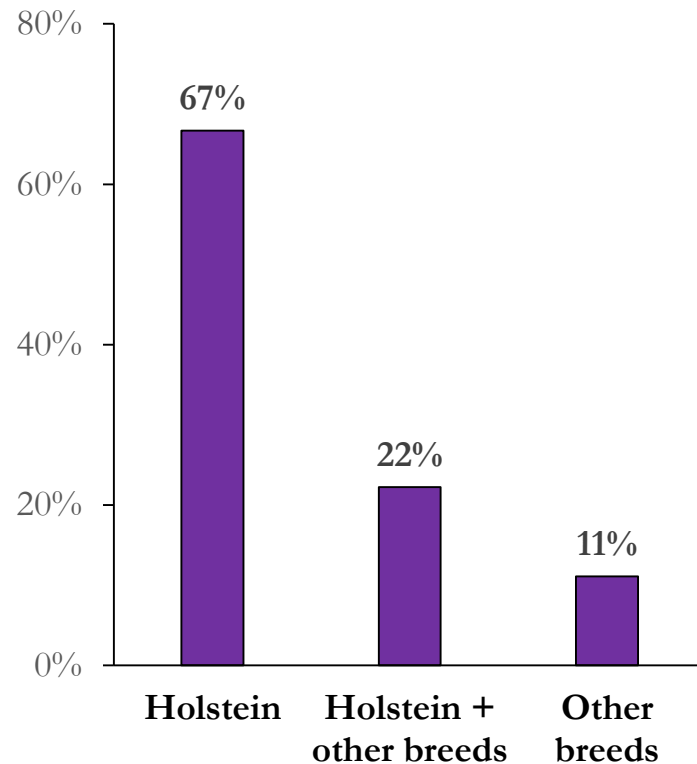

Herd Size

Breed Category

Total number of cows in the program: 90,800

Dry Cow Facilities

Lactating Cow Facilities

Milking Frequency - Fresh Cows

Milking Frequency - Lactating Cows